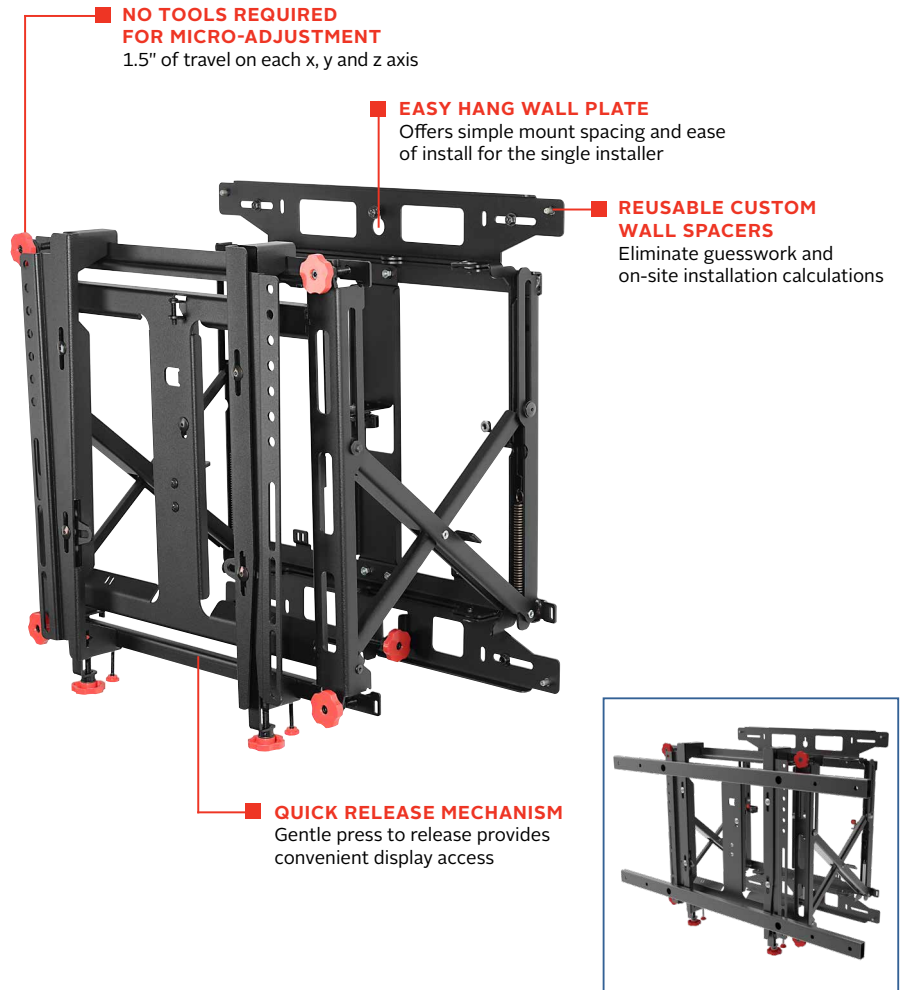

DS-VW775-QR

**Mounting Pattern**  
200 x 200 up to  
600 x 400mm

**Max Load**  
125lb  
(56.8kg)

**SMARTMOUNT.**

# Supreme Full Service Video Wall Mount with Quick Release

FOR 46" TO 60" DISPLAYS

Peerless-AV's SmartMount® Supreme Full Service Video Wall Mount with Quick Release raises the bar of excellence with an enhanced feature set centered on ease of install and display alignment. With the addition of tool-less lateral micro-adjustment, the Supreme offers 1.5" of fine tune adjustment on each of the X, Y and Z axis. Serviceability is easier than ever before with a gentle press to release mechanism, any display in the video wall configuration can be quickly extended for maintenance. Reusable spacers can be used for both portrait and landscape applications resulting in a faster install and lower cost. Enhanced cable management allows the cables to effortlessly travel in and out with the display, preventing them from getting pinched or pulled loose when extended.

- Accommodates displays in landscape and portrait orientation
- Integrated cable management allow cables to move in and out with the display
- Modular mount for unlimited video wall display configurations
- Security hardware option deters tampering and theft
- Compatible up to VESA® 600 x 400mm

## Package Specifications

	PACKAGE SIZE (W x H x D)	PACKAGE SHIP WEIGHT	PACKAGE UPC CODE	PACKAGE CONTENTS	UNITS IN PACKAGE
DS-VW775-QR	30.36" x 23.63" x 4.50" (771 x 600 x 114mm)	38.2lb (17.4kg)	735029317173	Wall Mount, Adaptor Rails & Mounting Hardware	1