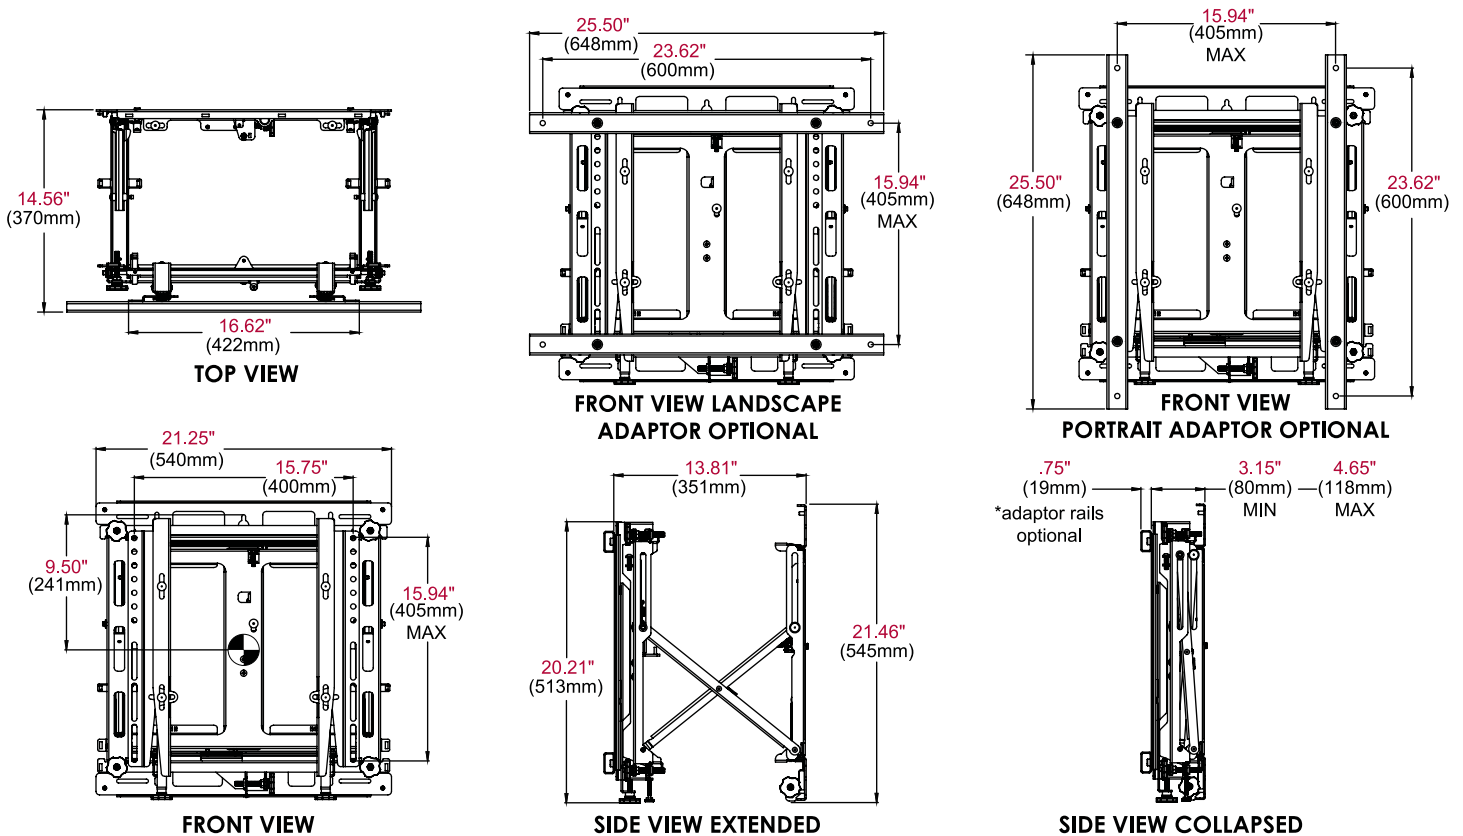

Model Numbers

WARRANTY: Limited 5-year

DS-VW775-QR SmartMount® Supreme Full Service Video Wall Mount with Quick Release for 46"-60" Displays

Product Specifications

	DIMENSIONS (W x H x D)	PRODUCT WEIGHT	LOAD CAPACITY	FINISH	AVAILABLE COLORS
DS-VW775-QR	21.25" x 21.46" x 3.15" - 14.56" (540 x 545 x 80 - 370mm)	34.2lb (15.5kg)	125lb (56.8kg)	Powder Coat, Textured	Black

Package Specifications

	PACKAGE SIZE (W x H x D)	PACKAGE SHIP WEIGHT	PACKAGE UPC CODE	PACKAGE CONTENTS	UNITS IN PACKAGE
DS-VW775-QR	30.36" x 23.63" x 4.50" (771 x 600 x 114mm)	38.2lb (17.4kg)	735029317173	Wall Mount, Adaptor Rails & Mounting Hardware	1

Accessories

DS-VWRSxxx:	Reusable Display Dedicated Spacers
ACC-DHK:	Display Handling Kit
ACC-DHP6:	Display Handling Replacement Pads, 6/pk

All dimensions = inch (mm)

Architect Specifications

The SmartMount® Supreme Full Service Video Wall Mount with Quick Release shall be a Peerless-AV model DS-VW775-QR and shall be located where indicated on the plans. Assembly and installation shall be done according to instructions provided by the manufacturer.

Visit peerless-av.com to see the complete line of AV solutions from Peerless-AV, including outdoor displays, kiosks, digital audio, display mounts, projector mounts, carts/stands, and a full assortment of accessories.

Peerless-AV
2300 White Oak Circle
Aurora, IL 60502 USA
(800) 865-2112
(630) 375-5100
Fax: **(800) 359-6500**

Peerless-AV EMEA
Unit 3 Watford Interchange
Colonial Way, Watford
Herts, WD24 4WP
United Kingdom
+44 (0) 1923 200100
Fax: **+44 (0) 1923 200101**

Peerless-AV Latin America
Av. de las Industrias 413
Parque Industrial Escobedo
General Escobedo, N.L.,
México, 66062
+52 (81) 8384-8300
Fax: **+52 (81) 8384-8360**

peerless-AV®
Driving Technology Through Innovation

LIT-1623 rev.6