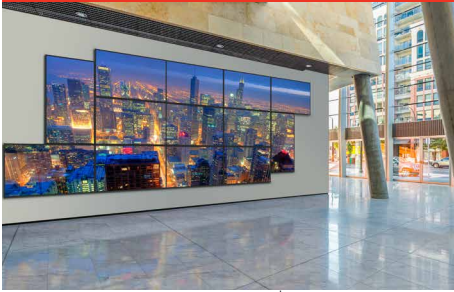

DS-VW775-QR

**Mounting Pattern**  
200 x 200 up to  
600 x 400mm

**Max Load**  
125lb  
(56.8kg)

**SMARTMOUNT.**

# Supreme Full Service Video Wall Mount with Quick Release

FOR 46" TO 60" DISPLAYS

Peerless-AV's SmartMount® Supreme Full Service Video Wall Mount with Quick Release raises the bar of excellence with an enhanced feature set centered on ease of install and display alignment. With the addition of tool-less lateral micro-adjustment, the Supreme offers 1.5" of fine tune adjustment on each of the X, Y and Z axis. Serviceability is easier than ever before with a gentle press to release mechanism, any display in the video wall configuration can be quickly extended for maintenance. Reusable spacers can be used for both portrait and landscape applications resulting in a faster install and lower cost. Enhanced cable management allows the cables to effortlessly travel in and out with the display, preventing them from getting pinched or pulled loose when extended.

- Accommodates displays in landscape and portrait orientation
- Integrated cable management allow cables to move in and out with the display
- Modular mount for unlimited video wall display configurations
- Security hardware option deters tampering and theft
- Compatible up to VESA® 600 x 400mm